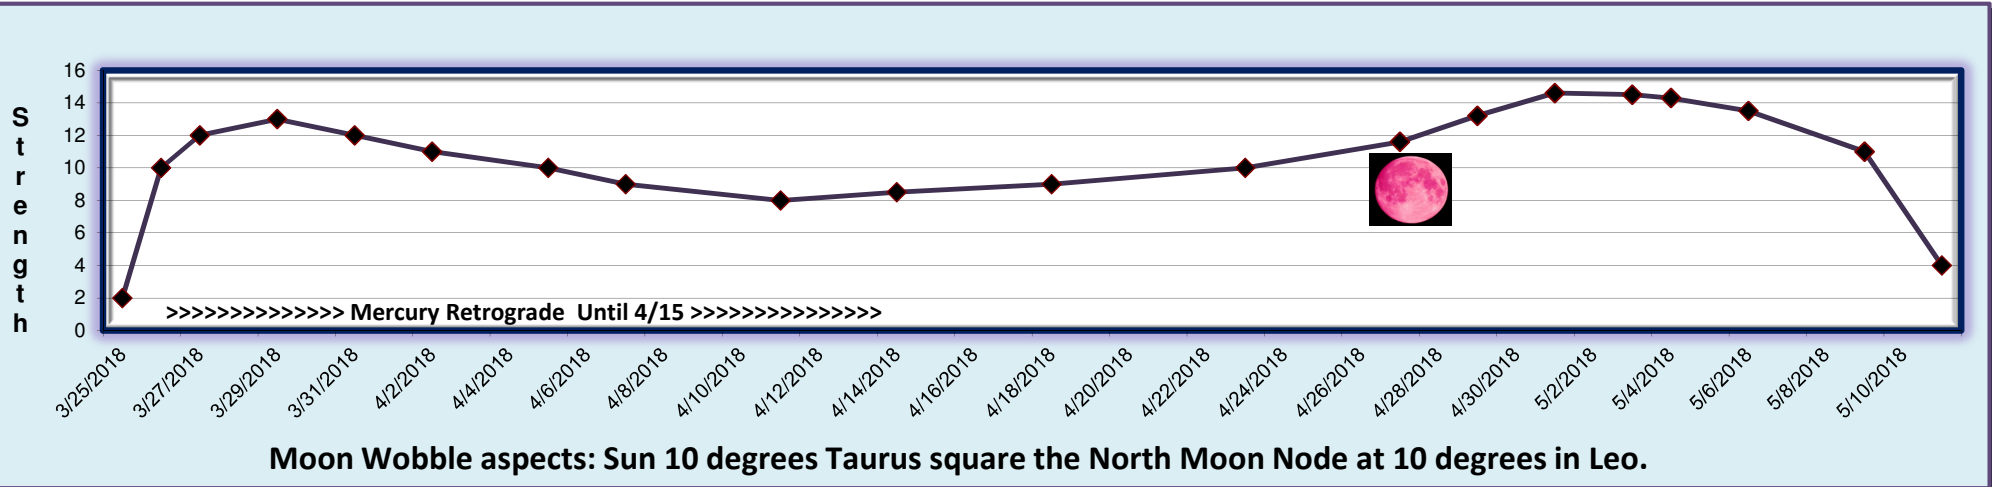

M O O N W O O B L E

Thane coined the name "Moon Wobble" to describe the emotional reaction many have during this energetic influence.

MW	Start	Start	Start	Start	High	High	MAX	Still	High	End	End								
Start	High	Critical	>> Settling into the wobble period >	Critical	Peak	Peak	PEAK	Peaking	Critical	Critical	Wobble								
3/25/18	3/26/18	3/27/18	3/29/18	3/31/18	4/2/18	4/5/18	4/7/18	4/11/18	4/14/18	4/18/18	4/23/18	4/27/18	4/29/18	5/1/18	5/3/18	5/4/18	5/6/18	5/9/18	5/11/18

NOTES: Mercury is Retrograde until 4/15 when it stations direct. It may have a foggy/cloudy feel to it for a few days 4/15-16

Full Pink Moon on 4/29/18: This name came from the herb moss pink, or wild ground phlox, which is one of the earliest widespread. Other names for April's celestial body include the Full Sprouting Grass Moon, the Egg Moon, and among coastal tribes the Full Fish Moon, because this was the time that the shad swam upstream to spawn.

*** General suggestions / observations ***

- This cycle is based on empirical data meaning enough data was observed and recorded to make it possible to suggest attitudes and reactions. Keep in mind that we all have free will and thus results will vary from one individual to another.
- The graph shows the energy high at the beginning of the cycle (not unlike any other astrological aspect) followed by a slow down before it gets strong and again this reflects years of tracking and noting feedback from our many students.
- If you are making a decision during this time you might want to let it set for a day or two then check your decision again to see if it still makes sense. However, you can feel into the ebb and flow and find good times to work on self emotionally in both the low and high points. Impatience, emotion and acts without thinking are common.
- With practice you can also feel when the energy is there to help bring completion to tasks, goals and projects you may be working on.